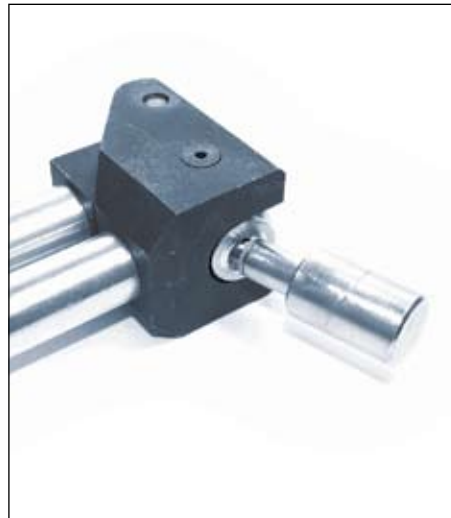

**Electric Meter Locking Rings**

**FEATURES**

**BENEFITS**

**Ease of Use**

- Fast and easy to use
- Breaks pin with minimal effort

**Heavy Duty Design**

- High strength steel
- Case-hardened body
- Durable: designed to last at least 10,000 operations under normal conditions

- Patent protection

**Lifetime Warranty**

- Warranty will cover any component damaged during use for the life of the product

**Convenient Size**

- Smaller size takes less room

ONLY use this product to open pin of EZ RING™ II

\*Patent Pending

**ORDER INFORMATION** **P/Number****Comments**

Heavy duty tool to open pin of EZ Ring II.  
Tool will not open any other pin.

**Destroyer**

Heavy duty tool

• **P/N 2190**

**Shipping**

Minimum Order Quantity	1
Parts Per Carton	1